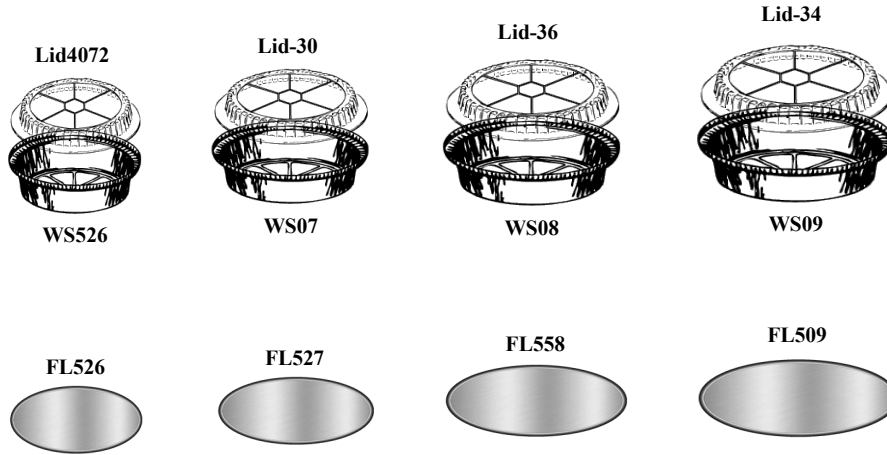

WIN SONE®
Quality Products for the Millennium

Win Sone	Lid#	Description	Packing
WS526-00		7" Slim Round Alum Pan	500
	LID4072	7" Slim Round Anti-Fog Lid	500
	FL526	7" Slim Foil Laminated Board Lid	500
WS07-00		7" Round Aluminum Container	500
WS07-30		7" Heavy Round Aluminum Container	500
	Lid-30	7" Round Anti-Fog Lid	500
	FL527	7" Foil Laminated Board Lid	500
WS08-00		8" Round Container	500
WS08-30		8" Heavy Round Container	500
	Lid-36	8" Round Anti-Fog Lid	500
	FL558	8" Foil Laminated Board Lid	500
WS09-00		9" Round Container	500
WS09-30		9" Heavy Round Container	500
	Lid-34	9" Anti-Fog Lid	500
	FL509	9" Foil Laminated Board Lid	500

SUPER WIN ENTERPRISES CORP.
PAPER & PLASTICS DISTRIBUTOR

phone: (718) 381-3381 or email: sales@superwinent.com