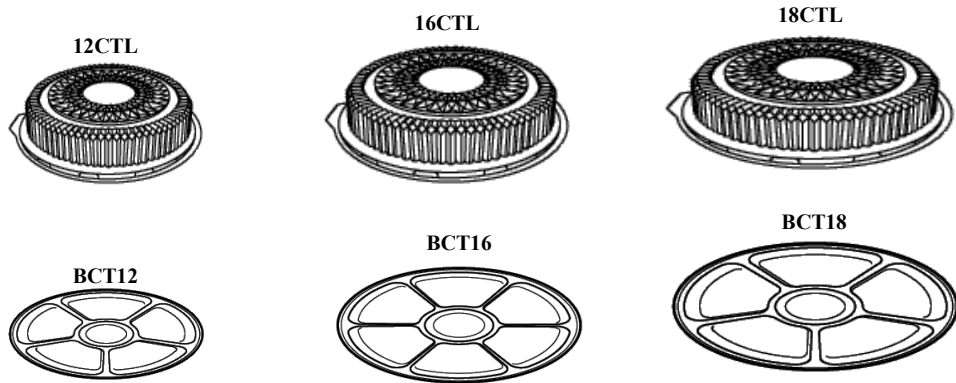

phone: (718) 381-3381 or email: sales@superwinent.com

WIN SONE[®]
 Quality Products for the Millennium

Stock#	Description	Packing
BCT12	12" Black Catering Tray	25
12CTL	High Dome Lid for 12in Blk Catering Tray	25
BCT16	16" Black Catering Tray	25
16CTL	High Dome Lid for 16in Blk Catering Tray	25
BCT18	18" Black Catering Tray	25
18CTL	High Dome Lid for 18in Blk Catering Tray	25