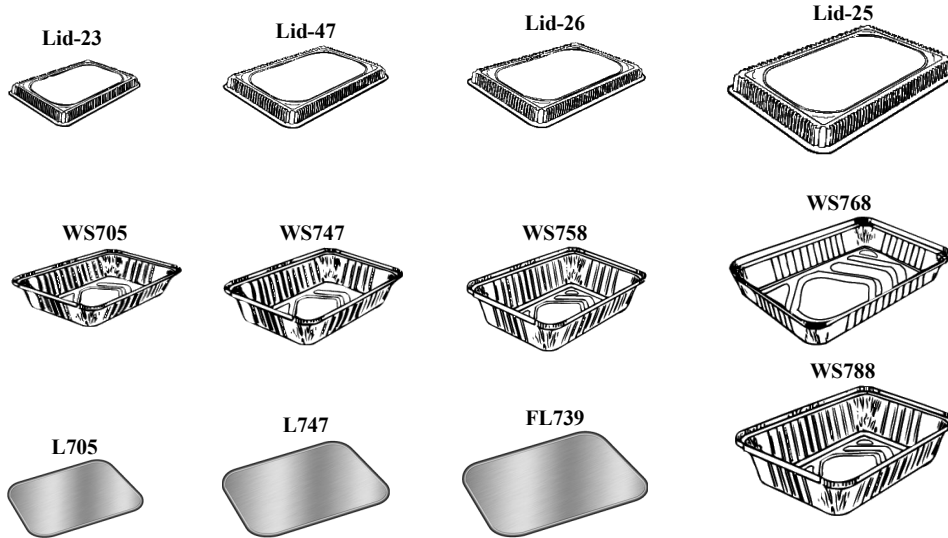

WIN SONE[®]
Quality Products for the Millennium

Win Sone	Lid#	Description	Packing
WS705-30/ WS705-35		1lb Oblong Aluminum Pan	1000
	Lid-23	Plastic Anti-Fog Lid	1000
	L705	Foil Laminated Board Lid	1000
WS747-30		1.5lb Oblong Aluminum Pan –Deep	500
	Lid-47	Plastic Anti-Fog Lid	500
	L747	Foil Laminated Board Lid	500
-		2lb Oblong Aluminum Pan	500
	Lid-26	Plastic Anti-Fog Lid	500
	FL739	Foil Laminated Board Lid	500
WS768-35		1.5lb Oblong Aluminum Pan - Shallow	500
	Lid-25	Plastic Anti-Fog Lid	500
		Foil Laminated Board Lid	500
WS788-40		2.25lb Oblong Aluminum Pan	500
	Lid-25	Plastic Anti-Fog Lid	500
		Foil Laminated Board Lid	500

SUPER WIN ENTERPRISES CORP.
PAPER & PLASTICS DISTRIBUTOR

phone: (718) 381-3381 or email: sales@superwinent.com

WIN SONE
Quality Products for the Millennium

Win Sone	Description	Packing
WS-6012-00	Half Size Steam Table - Shallow	100
WS-6112-40	Half Size Steam Table - Medium	100
WS-6132-00	Half Size Steam Table - Deep	100
WS-6132-40	Half Size Steam Table—Deep Heavy	100
WS-1012-00	LID for Half Size Steam Table	100
WS-6110-70	Full Size Steam Table - Shallow	40
WS-6120-00	Full Size Steam Table - Medium	40
WS-6050-00	Full Size Steam Table - Deep	40
WS-6050XHD	Full Size Steam Table - Deep Heavy	40
WS-1120-00	LID for Full Size Steam Table	40