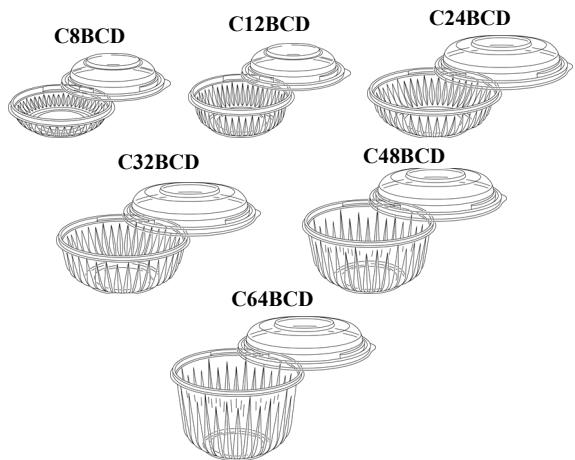

Stock#	Description	Packing
LBH-512	(20) Medium Button Lock Hinge Container	500
LBH-523	(35) Bar Lock Hinge Container	500
LBH-601	(106) 6" Shallow Bar Lock Hinge Pie Container	250
LBH-6162R	(34) 12 Muffin Button Lock Hinge Container	350
LBH-651	(26) Shallow Bar Lock Hinge Container	500
LBH-656	(27) Deep Bar Lock Hinge Container	500
LBH-6646	(46) 6 Muffin Bar Lock Hinge Container	350
LBH-665R	(40) Bar Lock Hinge Container	350
LBH-667R	(30) Medium Bar Lock Hinge Container	350
LBH-821	(70) Deep Button Lock Hinge Container	250
LBH-881	(108) 8" Shallow Bar Lock Hinge Pie Container	100

Stock#	Description	Packing
C8BCD	8oz Clear Bowl with Dome Lid	252
C12BCD	12oz Clear Bowl with Dome Lid	252
C16BCD	16oz Clear Bowl with Dome Lid	252
C24BCD	24oz Clear Bowl with Dome Lid	126
C32BCD	32oz Clear Bowl with Dome Lid	126
C48BCD	48oz Clear Bowl with Dome Lid	126
C64BCD	64oz Clear Bowl with Dome Lid	126