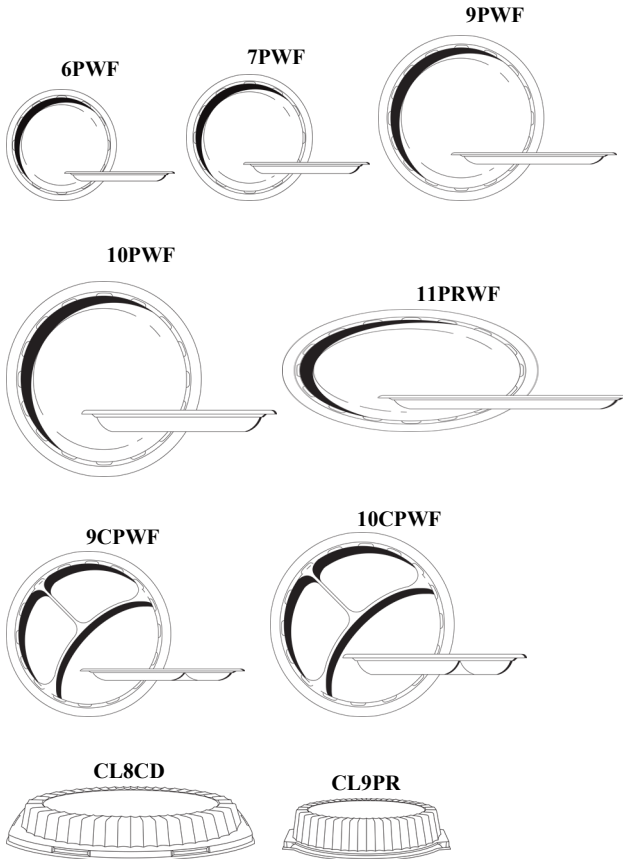

Stock#	Description	Packing
5BWWF	5oz Plastic Bowl	1000
12BWWF	12oz Plastic Bowl	1000

Stock#	Description	Packing
6PWF	6" Plastic Plate	1000
7PWF	7" Plastic Plate	1000
9CPWF	9" 3-Compartment Plastic Plate	500
9PWF	9" Plastic Plate	500
10CPWF	10" 3-Compartment Plastic Plate	500
10PWF	10" Plastic Plate	500
11PRWF	11" Oval Plastic Plate	500
CL8CD	Clear Lid for 8CDHQ	1000
CL9PR	Clear Dome Lid for 9PRWC, 9PRWQ	1000