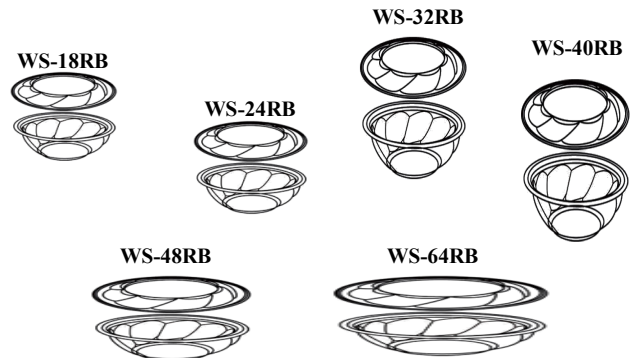

Stock#	Description	Packing
WS-18RB	18oz Rose Bowl with Lid	150
WS-24RB	24oz Rose Bowl with Lid	150
WS-32RB	32oz Rose Bowl with Lid	150
WS-40RB	40oz Rose Bowl with Lid	150
WS-48RB	48oz Rose Bowl with Lid	150
WS-64RB	64oz Rose Bowl with Lid	100

WIN SONE
Quality Products for the Millennium

Stock#	Description	Packing
PT -1 1/2-CLR	#1 1/2 clear tray 8.3x4x1	2 x 250 pcs
PT -1 1/2-BLK	#1 1/2 black tray 8.3x4x1	
PT-2-CLR	#2 clear tray 8.1x5.11x1.4	2x 125 pcs
PT-2-BLK	#2 black tray 8.1x5.11x1.4	
PT-4P-CLR	#4P clear tray 9.3x7.11x1.2	2x 125 pcs
PT-4P-BLK	#4P black tray 9.3x7.11x1.2	
PT-5S-CLR	#5S clear tray 10.4x5.4x0.6	2x 125 pcs
PT-5S-BLK	#5S black tray 10.4x5.4x0.6	
PT-8P-CLR	#8P clear tray 10x7.8x1.4	2x 100 pcs
PT-8P-BLK	#8P black tray 10x7.8x1.4	
PT-17S-CLR	#17S clear tray 8.4x4.6x0.7	2x 100 pcs
PT-17S-BLK	#17S black tray 8.4x4.6x0.7	
PT-42P-CLR	#42P clear tray 8.1x5.1x2	2x 100 pcs
PT-42P-BLK	#42P black tray 8.1x5.1x2