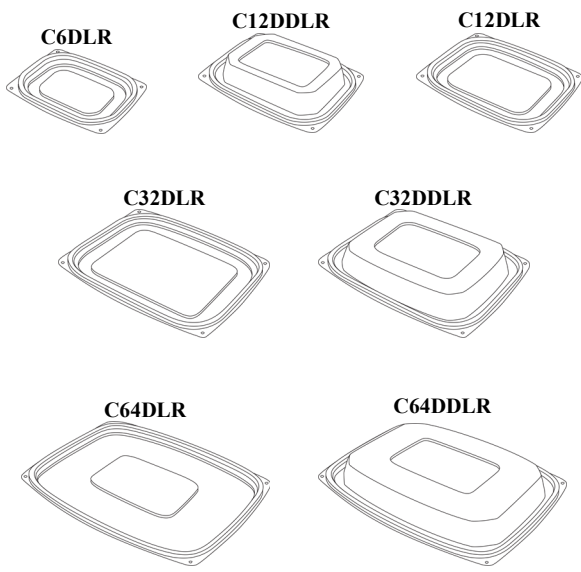

Stock#	Description	Pack-
C4DER	4oz Clear Container	1000
C6DER	6oz Clear Container	1000
C8DER	8oz Clear Container	1000
C12DER	12oz Clear Container	1000
C16DERW	16oz Clear Container	1008
C24DER	24oz Clear Container	500
C32DER	32oz Clear Container	500
C48DER	48oz Clear Container	250
C64DER	64oz Clear Container	250
C30DE2R	2-Compartment Clear Container	250
C30DE3R	3-Compartment Clear Container	250

Stock#	Description	Packing
C6DLR	Flat Lid for C4DE, C6DE	1000
C12DDL	Dome Lid for C8DE, C12DE, C16DE	1000
C12DLR	Flat Lid for C8DE to C16DE	1000
C32DLR	Flat Lid for C24DE, C32DE	500
C32DDL	Dome Lid for C24DE, C32DE	500
C64DLR	Flat Lid for C48DE, C64DE, C30DE2	250
C64DDL	Dome Lid for C48DE, C64DE	250