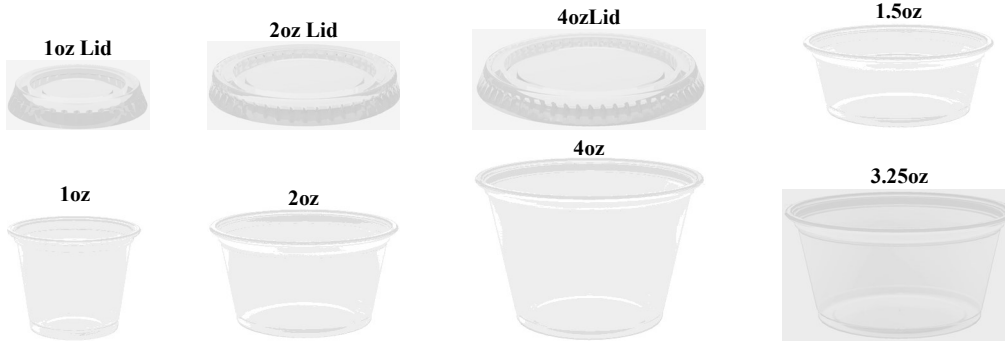

WIN SONE
Quality Products for the Millennium

SUPER WIN ENTERPRISES CORP.
PAPER & PLASTICS DISTRIBUTOR

phone: (718) 381-3381 or email: sales@superwinent.com

**Translucent
Portion Cups**

Stock#	Description	Packing
PL100N	1oz Solo Portion Cup Clear Lid	2500
PL200N	1.5, 2.0, 2.5oz Solo Portion Cup Clear Lid	2500
PL4N	3.25, 4, 5.5oz Solo Portion Cup Clear Lid	2500
P100N	1 oz Solo® Soufflés Plastic Portion Cups	2500
P150N	1.5 oz Solo® Soufflés Plastic Portion Cups	2500
P200N	2 oz Solo® Soufflés Plastic Portion Cups	2500
P325N	3.25oz Solo® Soufflés Plastic Portion Cups	2500
P400N	4 oz Solo® Soufflés Plastic Portion Cups	2500
P550N	5.5oz Solo® Soufflés Plastic Portion Cups	2500
	* Portion Cups available in Black and Clear	