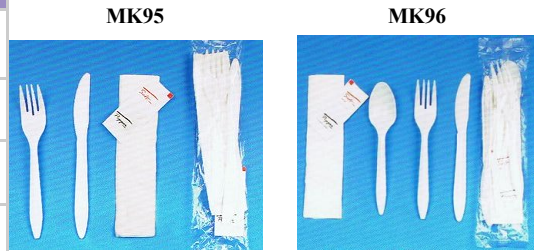

Super Win Enterprises Corp.
Tel: (718) 381-3381

WIN SONE®
Quality Products for the Millennium

Stock#	Description	Packing
MK82	Heavy White Fork, Knife, Napkin, Salt and Pepper	250
MK86	Heavy Fork, Knife, Teaspoon and Napkin	250
MK95	Med. Fork, Knife, Napkin, Salt and Pepper	250
MK96	Med. Fork, Knife, Teaspoon, Napkin, Salt and Pepper	250
MK97	Med. Fork, Knife, Soup Spoon, Napkin, Salt and Pepper	250 or 500
MK231	Med. White Fork, Knife and Napkin	250 or 500
MK241	Med. White Fork, Knife, Soup Spoon and Napkin	250 or 500
MK242	Med. Fork, Knife, Teaspoon and Napkin	250
MK251	Med. Fork, Knife, Teaspoon, Soupspoon and Napkin	250
MK274	Heavy PS Clear Fork, Knife, Napkin, Salt and Pepper	250 or 500
MK674	Heavy PS Clear Fork, Knife, Soupspoon, Napkin, Salt and Pepper	250
Spork Kit	Med. Spork, Straw and Napkin	1000