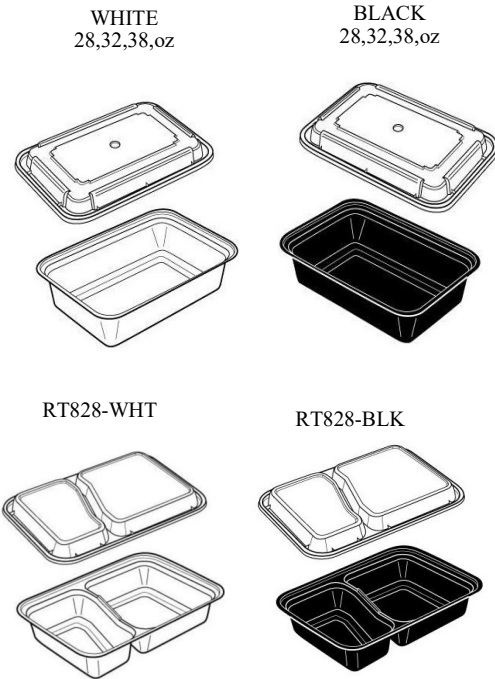

Stock#	Description	Packing
DM8R-0090	8oz Translucent Deli Container	500
DM16R-0090	16oz Translucent Deli Container	500
DM32R-0090	32oz Translucent Deli Container	500
LG8R-0090	Clear Lid for Deli Container	500

Stock#	Description	Packing
WS-DC8	8oz Deli Food Container	500
WS-DC16	16oz Deli Food Container	500
WS-DC32	32oz Deli Food Container	500
WS-DCL	Clear Natural Lid for 8oz to 32oz	500

Stock#	Description	Packing
HS8-COMBO	8oz Soup Container	240
HS16-COMBO	16oz Soup Container	240
HS32-COMBO	32oz Soup Container	240
HS-Lid	Soup Lid for 8oz to 32oz	480
HS8-Bottom	8oz Soup Container bottom	480
HS16-Bottom	16oz Soup Container bottom	480
HS32-Bottom	32oz Soup Container bottom	480

WIN SONE

Quality Products for the Millennium

Stock#	Description	Packing
RT68-BLK	28oz Black Food Container with Lid	150
RT68-WHT	28oz White Food Container with Lid	150
RT78-BLK	32oz Black Food Container with Lid	150
RT78-WHT	32oz White Food Container with Lid	150
RT88-BLK	38oz Black Food Container with Lid	150
RT88-WHT	38oz White Food Container with Lid	150
RT828-BLK	30oz Black 2 Comp. Food Container with Lid	150
RT828-WHT	30oz White 2 Comp. Food Container with Lid	150
RT838-BLK	32oz Black 3 Comp. Food Container with Lid	150
RT838-WHT	32oz White 3 Comp. Food Container with Lid	150