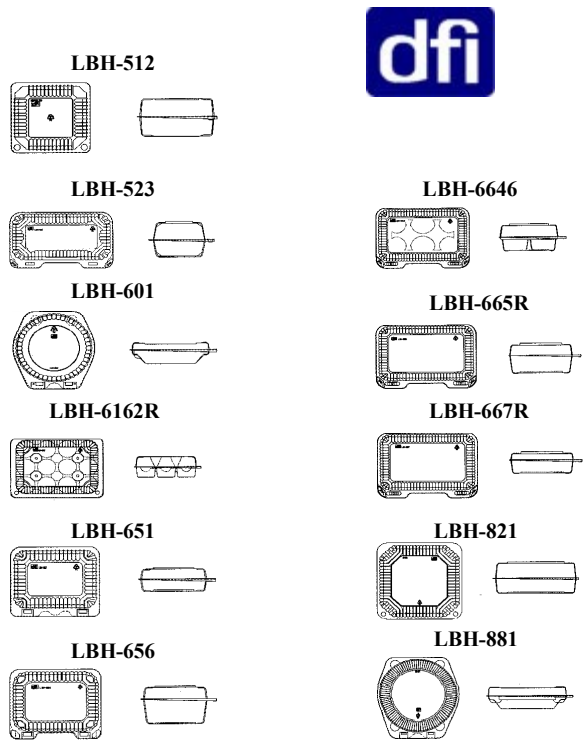

Stock#	Description	Packing
LBH-512	(20) Medium Button Lock Hinge Container	500
LBH-523	(35) Bar Lock Hinge Container	500
LBH-601	(106) 6" Shallow Bar Lock Hinge Pie Container	250
LBH-6162R	(34) 12 Muffin Button Lock Hinge Container	350
LBH-651	(26) Shallow Bar Lock Hinge Container	500
LBH-656	(27) Deep Bar Lock Hinge Container	500
LBH-6646	(46) 6 Muffin Bar Lock Hinge Container	350
LBH-665R	(40) Bar Lock Hinge Container	350
LBH-667R	(30) Medium Bar Lock Hinge Container	350
LBH-821	(70) Deep Button Lock Hinge Container	250
LBH-881	(108) 8" Shallow Bar Lock Hinge Pie Container	100

Stock#	Description	Packing
C8BCD	8oz Clear Bowl with Dome Lid	252
C12BCD	12oz Clear Bowl with Dome Lid	252
C16BCD	16oz Clear Bowl with Dome Lid	252
C24BCD	24oz Clear Bowl with Dome Lid	126
C32BCD	32oz Clear Bowl with Dome Lid	126
C48BCD	48oz Clear Bowl with Dome Lid	126
C64BCD	64oz Clear Bowl with Dome Lid	126