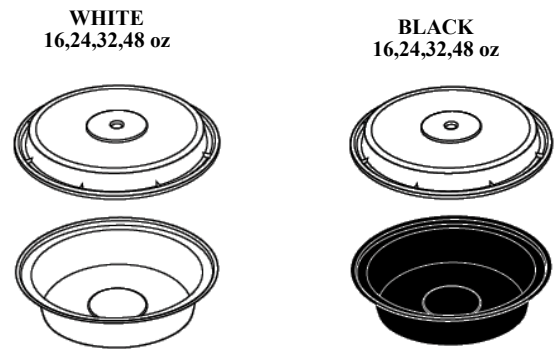

SUPER WIN ENTERPRISES CORP.
PAPER & PLASTICS DISTRIBUTOR

phone: (718) 381-3381 or email: sales@superwinent.com