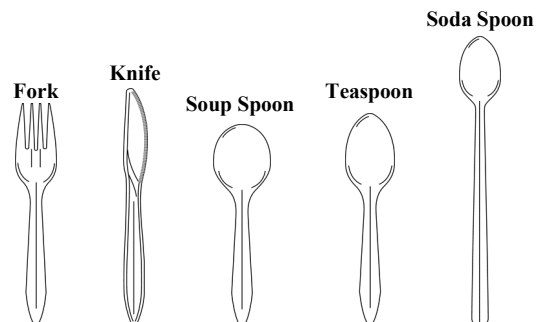

White Soup Spoon, Teaspoon, Fork, and Knife

White Spork

Soda Spoon

Honey Soup Spoon, Teaspoon, Fork, and Knife

Black Soup Spoon, Teaspoon, Fork, and Knife

Taster Spoon

Stock #	Description	Packing
Fork	6" White Fork	1000
Knife	6" White Knife	1000
Soup Spoon	6" Soup Spoon	1000
Teaspoon	6" Teaspoon	1000
Soda Spoon	8" White Soda Spoon	1000

Individually Packed Fork, Knife, Soup Spoon, Teaspoon, and Soda Spoon

Stock#	Description	Packing
IPWF	Individually Packed White Fork	1000
IPWK	Individually Packed White Knife	1000
IPWS	Individually Packed White Soup Spoon	1000
IPWT	Individually Packed White Teaspoon	1000
IP-WPP-Soda	Individually Packed White Soda Spoon	1000