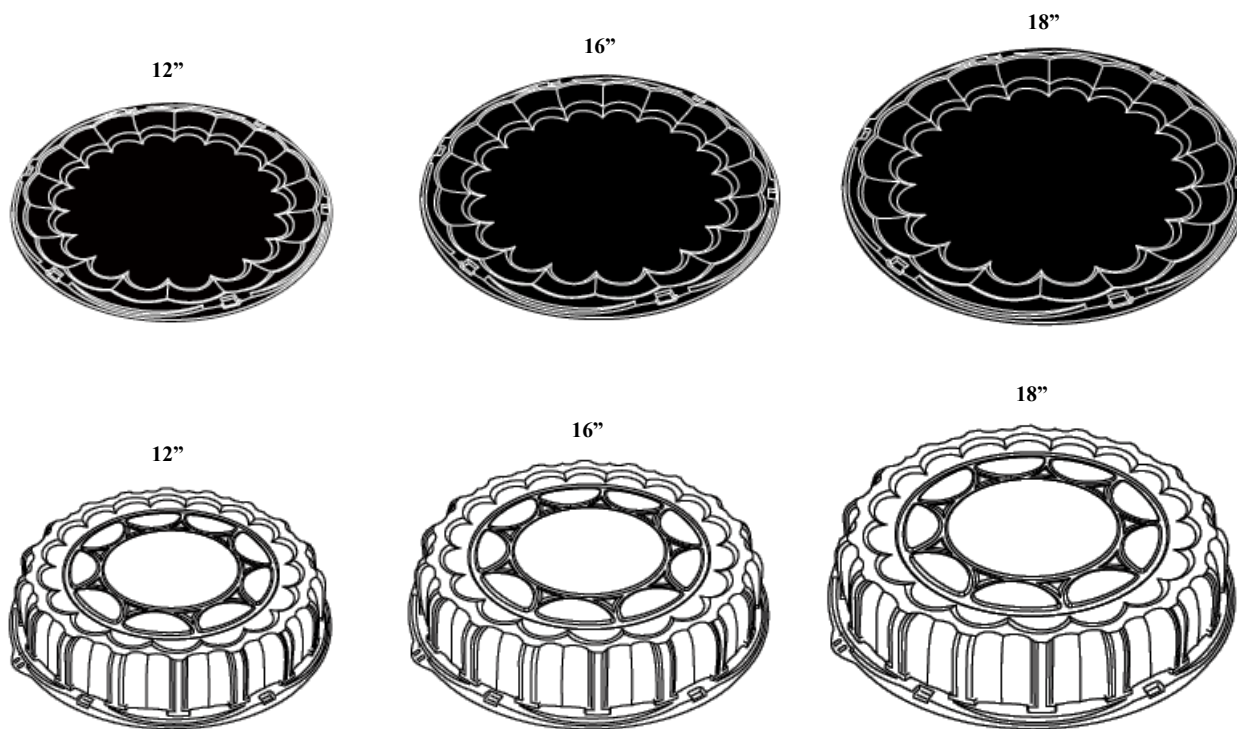

Win Sone	Description
BCT12	12" Black Smart Lock Catering Tray
BCT16	16" Black Smart Lock Catering Tray
BCT18	18" Black Smart Lock Catering Tray
12CTL	12" Dome Lid
16CTL	16" Dome Lid
18CTL	18" Dome Lid