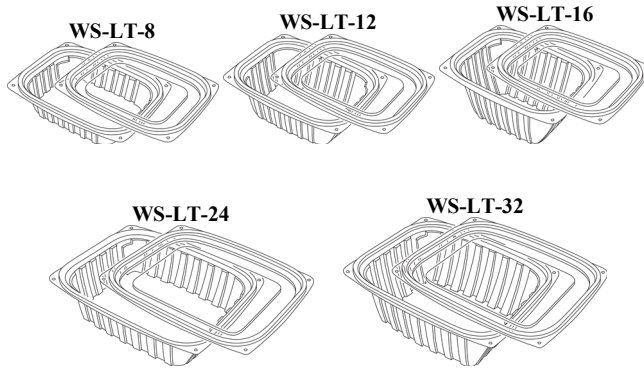

WIN SONE
Quality Products for the Millennium