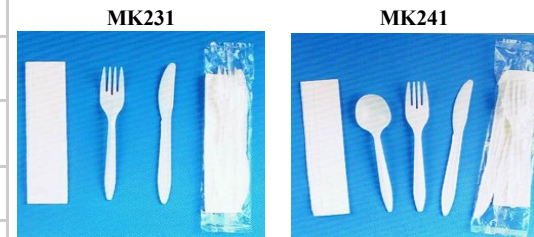

Super Win Enterprises Corp.
Tel: (718) 381-3381

WIN SONE®
Quality Products for the Millennium

Stock#	Description	Packing
MK82	Heavy White Fork, Knife, Napkin, Salt and Pepper	250
MK86	Heavy Fork, Knife, Teaspoon and Napkin	250
MK95	Med. Fork, Knife, Napkin, Salt and Pepper	250
MK96	Med. Fork, Knife, Teaspoon, Napkin, Salt and Pepper	250
MK97	Med. Fork, Knife, Soup Spoon, Napkin, Salt and Pepper	250 or 500
MK231	Med. White Fork, Knife and Napkin	250 or 500
MK241	Med. White Fork, Knife, Soup Spoon and Napkin	250 or 500
MK242	Med. Fork, Knife, Teaspoon and Napkin	250
MK251	Med. Fork, Knife, Teaspoon, Soupspoon and Napkin	250
MK274	Heavy PS Clear Fork, Knife, Napkin, Salt and Pepper	250 or 500
MK674	Heavy PS Clear Fork, Knife, Soupspoon, Napkin, Salt and Pepper	250
Spork Kit	Med. Spork, Straw and Napkin	1000