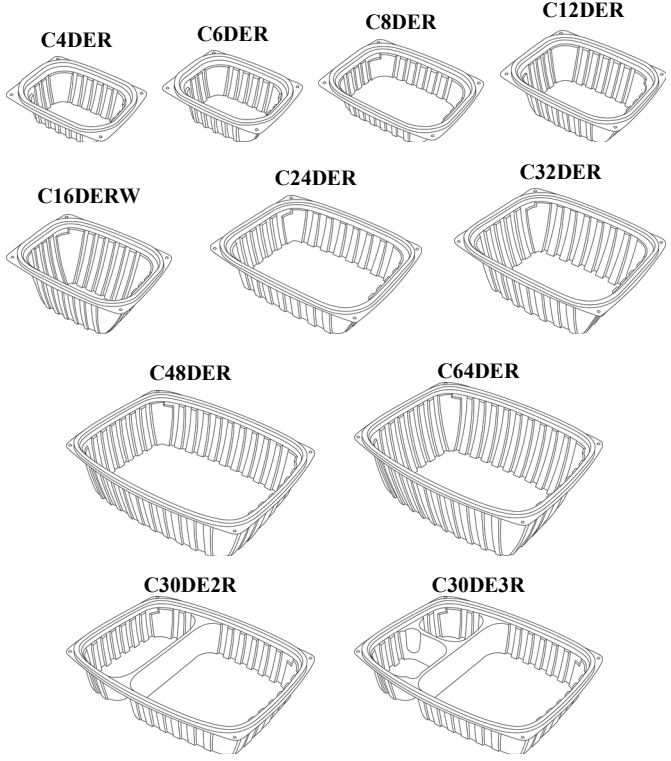

Stock#	Description	Pack-
C4DER	4oz Clear Container	1000
C6DER	6oz Clear Container	1000
C8DER	8oz Clear Container	1000
C12DER	12oz Clear Container	1000
C16DERW	16oz Clear Container	1008
C24DER	24oz Clear Container	500
C32DER	32oz Clear Container	500
C48DER	48oz Clear Container	250
C64DER	64oz Clear Container	250
C30DE2R	2-Compartment Clear Container	250
C30DE3R	3-Compartment Clear Container	250

Stock#	Description	Packing
C6DLR	Flat Lid for C4DE, C6DE	1000
C12DDL	Dome Lid for C8DE, C12DE, C16DE	1000
C12DLR	Flat Lid for C8DE to C16DE	1000
C32DLR	Flat Lid for C24DE, C32DE	500
C32DDL	Dome Lid for C24DE, C32DE	500
C64DLR	Flat Lid for C48DE, C64DE, C30DE2	250
C64DDL	Dome Lid for C48DE, C64DE	250