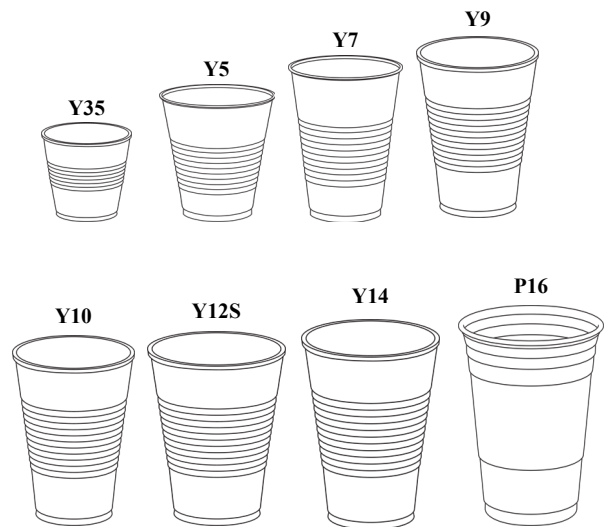

Stock#	Description	Packing
Y7100-0100	7oz Translucent Cup Retail	12/100
Y980-0100	9oz Translucent Cup Retail	12/80
7TC	16oz Clear Dome with Hole	12/100

Y7100-0100

Y980-0100

7TC

SUPER WIN ENTERPRISES CORP.
PAPER & PLASTICS DISTRIBUTOR

phone: (718) 381-3381 or email: sales@superwinent.com