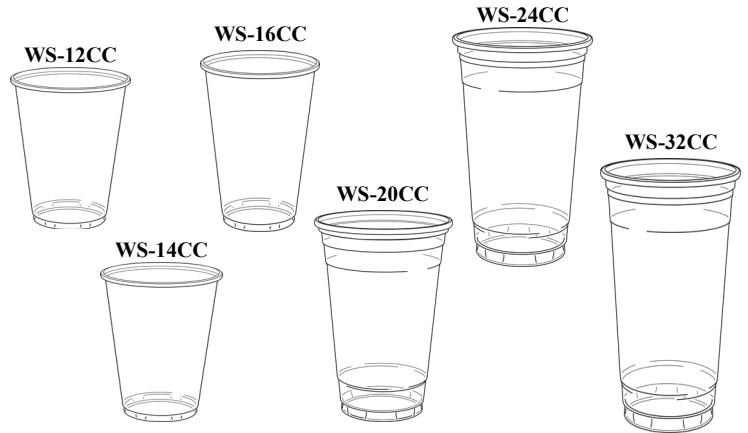

Super Win Enterprises Corp.
Tel: (718) 381-3381

WIN SONE®
Quality Products for the Millennium

Stock#	Description	Packing
WS-12CC	12oz Clear Cup	1000
WS-14CC	12oz SQT Clear Cup	1000
WS-16CC	16oz Clear Cup	1000
WS-20CC	20oz Clear Cup	600
WS-24CC	24oz Clear Cup	600
WS-32CC	32oz Clear Cup	500

Stock#	Description	Packing
Y35	3.5 oz Cold Cup -Translucent	2500
Y5	5 oz Cold Cup -Translucent	2500
Y7	7 oz Cold Cup -Translucent	2500
Y9	9 oz Cold Cup -Translucent	2500
Y10	10 oz Cold Cup -Translucent	2500
Y12S	12 oz Cold Cup -Translucent	2500
Y14	14 oz Cold Cup -Translucent	2500
P16	16 oz Cold Cup -Translucent	1000