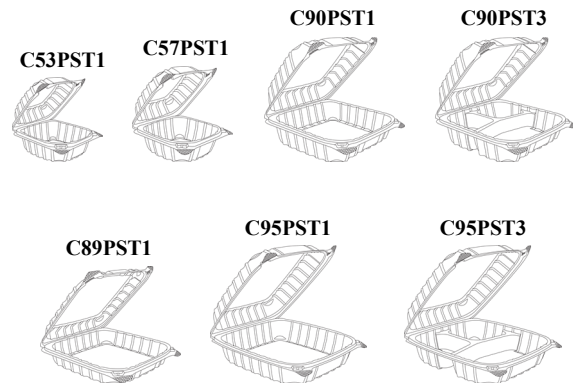

Stock#	Description	Packing
WS-LT-8	Anti-Fog 8oz. Clr. Rect. Cont. with Lid	250
WS-LT-12	Anti-Fog 12oz. Clr. Rect. Cont. with Lid	250
WS-LT-16	Anti-Fog 16oz. Clr. Rect. Cont. with Lid	250
WS-LT-24	Anti-Fog 24oz. Clr. Rect. Cont. with Lid	250
WS-LT-32	Anti-Fog 32oz. Clr. Rect. Cont. with Lid	250

Stock#	Description	Packing
C53PST1	5" Clear Hinge Smart Lock Container	500
C57PST1	6" Clear Hinge Smart Lock Container	500
C90PST1	9" 1-Compartment Medium Clear Hinge Container	250
C90PST3	9" 3-Compartment Medium Clear Hinge Container	250
C89PST1	9" Clear Hinge Sure Lock Container	250
C95PST1	9 1/2" Large Clear Hinge Container	200
C95PST3	9 1/2" Large 3-Compartment Clear Hinge Container	200